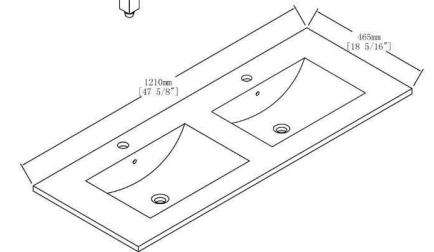

V6007 48 Series

48"

V6007 48 06 Charlotte Collection

VANITY

MODEL #	Description	Color
V6007 48 01	48" Main Cabinet	Matte White
V6007 48 02	48" Main Cabinet	Rock Grey
V6007 48 03	48" Main Cabinet	Navy Blue
V6007 48 05	48" Main Cabinet	White Oak
V6007 48 06	48" Main Cabinet	PETG High Glossy White

BASIN

MODEL #	Description	Color
C01 4818D	Ceramic Basin	White
A02 4818D	Gel-Coat Basin	White

LED MIRROR

MODEL #	Description	Color