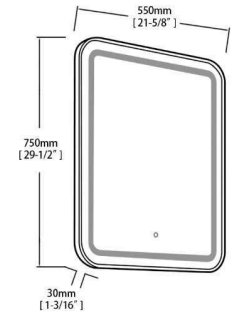

BASIN

MODEL #	Description	Color
C01 4818D	Ceramic Basin	White
A02 4818D	Gel-Coat Basin	White

LED MIRROR

MODEL #	Description	Color
---------	-------------	-------

FEATURES

- Elegant freestanding plywood vanity
- Sturdy plywood vanity cabinet best suitable for humid and wet environment
- Four 2/3 extension soft close drawers for organized and bottom shelf for extra storage
- Durable aluminum cabinet pulls
- Double bowl ceramic or gel-coat basin
- Faucet and pop up drain not included; sold separately

Available Colors

Dimensions are ± 1/8

PETG High Glossy White