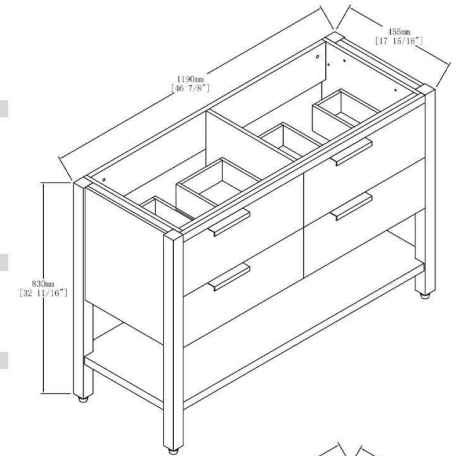

BASIN

MODEL #	Description	Color
C01 4818D	Ceramic Basin	White
A02 4818D	Gel-Coat Basin	White

LED MIRROR

MODEL #	Description	Color
---------	-------------	-------

FEATURES

- Elegant freestanding plywood vanity
- Sturdy plywood vanity cabinet best suitable for humid and wet environment
- Four 2/3 extension soft close drawers for organized and bottom shelf for extra storage
- Durable aluminum cabinet pulls
- Double bowl ceramic or gel-coat basin
- Faucet and pop up drain not included; sold separately