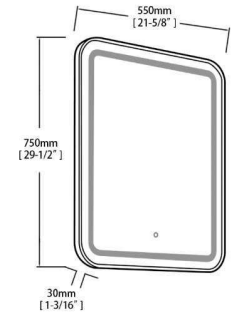

BASIN

MODEL #	Description	Color
C01 4818D	Ceramic Basin	White
A02 4818D	Gel-Coat Basin	White

LED MIRROR

MODEL #	Description	Color
---------	-------------	-------

FEATURES

- Elegant freestanding plywood vanity
- Sturdy plywood vanity cabinet best suitable for humid and wet environment
- Four 2/3 extension soft close drawers for organized and bottom shelf for extra storage
- Durable aluminum cabinet pulls
- Double bowl ceramic or gel-coat basin
- Faucet and pop up drain not included; sold separately

Available Colors

Dimensions are ± 1/8

V6007 48 Series

48"

V6007 48 06 Charlotte Collection

VANITY

MODEL #	Description	Color
V6007 48 01	48" Main Cabinet	Matte White
V6007 48 02	48" Main Cabinet	Rock Grey
V6007 48 03	48" Main Cabinet	Navy Blue
V6007 48 05	48" Main Cabinet	White Oak
V6007 48 06	48" Main Cabinet	PETG High Glossy White

Available Colors

Dimensions are ± 1/8

PETG High Glossy White