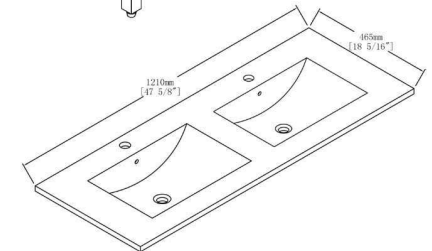

LED MIRROR

MODEL #	Description	Color