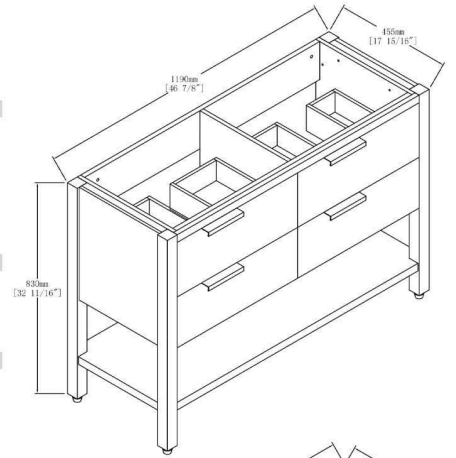

BASIN

MODEL #	Description	Color
C01 4818D	Ceramic Basin	White
A02 4818D	Gel-Coat Basin	White

LED MIRROR

MODEL #	Description	Color
---------	-------------	-------

FEATURES

- Elegant freestanding plywood vanity
- Sturdy plywood vanity cabinet best suitable for humid and wet environment
- Four 2/3 extension soft close drawers for organized and bottom shelf for extra storage
- Durable aluminum cabinet pulls
- Double bowl ceramic or gel-coat basin
- Faucet and pop up drain not included; sold separately