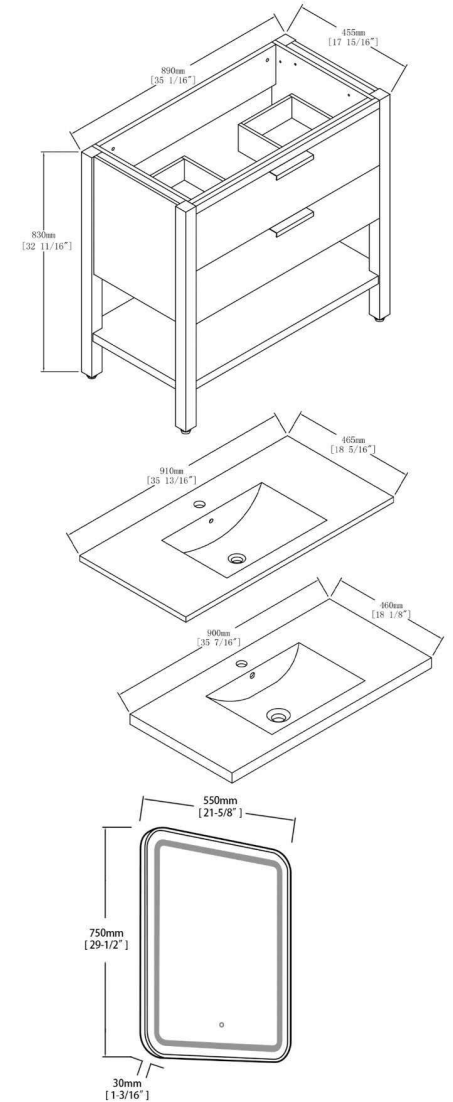

BASIN

MODEL #	Description	Color
C01 3618	Ceramic Basin	White
A02 3618	Gel-Coat Basin	White

LED MIRROR

MODEL #	Description	Color
---------	-------------	-------

FEATURES

- Elegant freestanding plywood vanity
- Sturdy plywood vanity cabinet best suitable for humid and wet environment
- Two 2/3 extension soft close drawers for organized and bottom shelf for extra storage
- Durable aluminum cabinet pulls
- Single bowl ceramic or gel-coat basin
- Faucet and pop up drain not included; sold separately

Available Colors

Dimensions are ± 1/8"