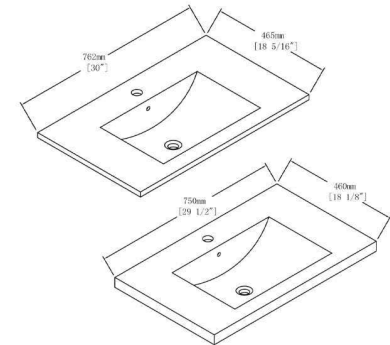

### BASIN

MODEL #	Description	Color
C01 3018	Ceramic Basin	White
A02 3018	Gel-Coat Basin	White

### Available Colors

Dimensions are ± 1/8