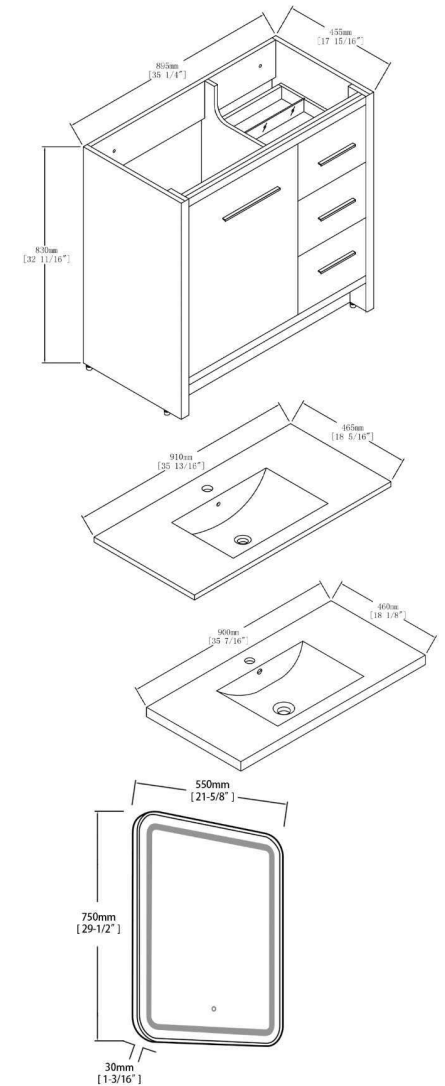

BASIN

MODEL #	Description	Color
C01 3618	Ceramic Basin	White
A02 3618	Gel-coat Basin	White

LED MIRROR

MODEL #	Description	Color
---------	-------------	-------

FEATURES

- Minimalist freestanding plywood vanity
- Sturdy plywood vanity cabinet best suitable for humid and wet environment
- Large single soft close door on left and three 2/3 extension soft close drawers on right provides maximum storage for a clutter free bathroom
- Durable aluminum cabinet pulls
- Single bowl ceramic or gel-coat basin
- Faucet and pop up drain not included; sold separately

Available Colors

Matte White

Rock Grey

Navy Blue

Dimensions are ± 1/8