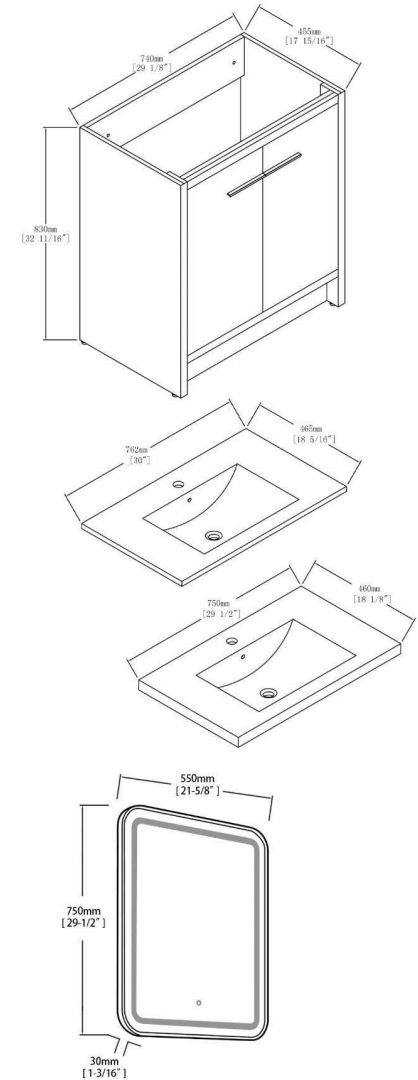

BASIN

MODEL #	Description	Color
C01 3018	Ceramic Basin	White
A02 3018	Gel-coat Basin	White

LED MIRROR

MODEL #	Description	Color
---------	-------------	-------

FEATURES

- Minimalist freestanding plywood vanity
- Sturdy plywood vanity cabinet best suitable for humid and wet environment
- Soft close double doors for easy access to storage space
- Durable aluminum cabinet pulls
- Single bowl ceramic or gel-coat basin
- Faucet and pop up drain not included; sold separately

Available Colors

Dimensions are ± 1/8