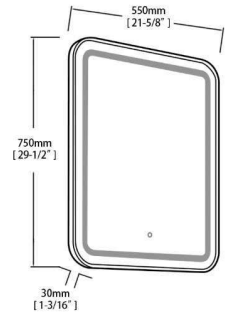

### Available Colors

Matte White

Rock Grey

Navy Blue

Dimensions are ± 1/8

Matte White