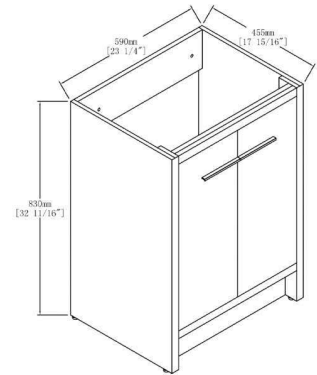

### Available Colors

Matte White

Rock Grey

Navy Blue

Dimensions are ± 1/8

Matte White