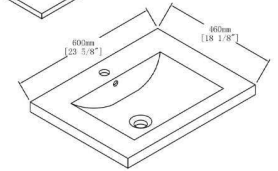

### Available Colors

Matte White

Rock Grey

Navy Blue

Dimensions are ± 1/8

Matte White