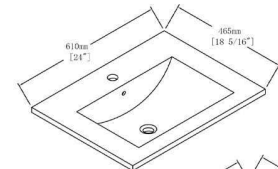

### Available Colors

Matte White

Rock Grey

Navy Blue

Dimensions are ± 1/8

Matte White