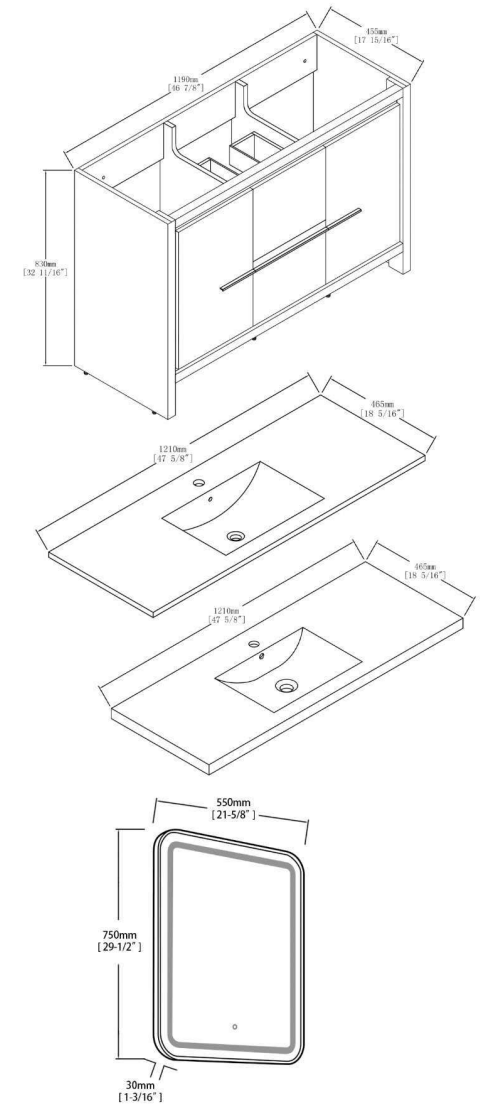

V6005 48 Series

48"

V6005 48 07 Cressa Collection

Vanities

Iron wood

VANITY

| MODEL # | Description | Color |
|-------------|------------------|------------------------|
| V6005 48 05 | 48" Main Cabinet | White Oak |
| V6005 48 07 | 48" Main Cabinet | Iron Wood |
| V6005 48 06 | 48" Main Cabinet | PETG High Glossy White |

FEATURES

- Minimalist freestanding plywood vanity
- Sturdy plywood vanity cabinet best suitable for humid and wet environment
- Double soft close doors and two 2/3 extension soft close drawer allows for ample storage
- Durable aluminum cabinet pulls
- Single bowl ceramic or gel-coat basin
- Faucet and pop up drain not included; sold separately

Available Colors

PETG High Glossy White

White Oak

Iron Wood

Dimensions are ± 1/8