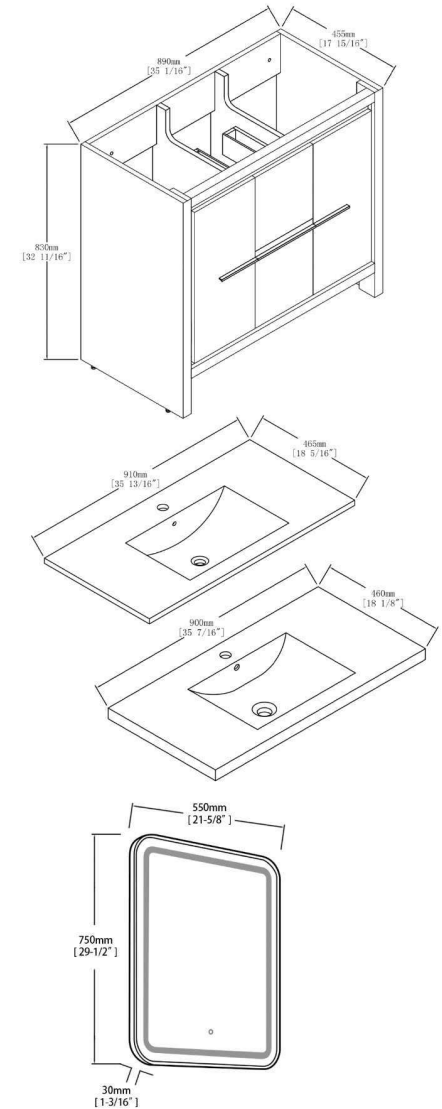

V6005 36 Series

36"

V6005 36 05 Cressa Collection

Vanities

White Oak

VANITY

MODEL #	Description	Color
V6005 36 05	36" Main Cabinet	White Oak
V6005 36 07	36" Main Cabinet	Iron Wood
V6005 36 06	36" Main Cabinet	PETG High Glossy White

BASIN

MODEL #	Description	Color
C01 3618	Ceramic Basin	White
A02 3618	Gel-coat Basin	White

LED MIRROR

MODEL #	Description	Color
---------	-------------	-------

FEATURES

- Minimalist freestanding plywood vanity
- Sturdy plywood vanity cabinet best suitable for humid and wet environment
- Double soft close doors and two 2/3 extension soft close drawer allows for ample storage
- Durable aluminum cabinet pulls
- Single bowl ceramic or gel-coat basin
- Faucet and pop up drain not included; sold separately

Available Colors

PETG High Glossy White

White Oak

Iron Wood

Dimensions are ± 1/8