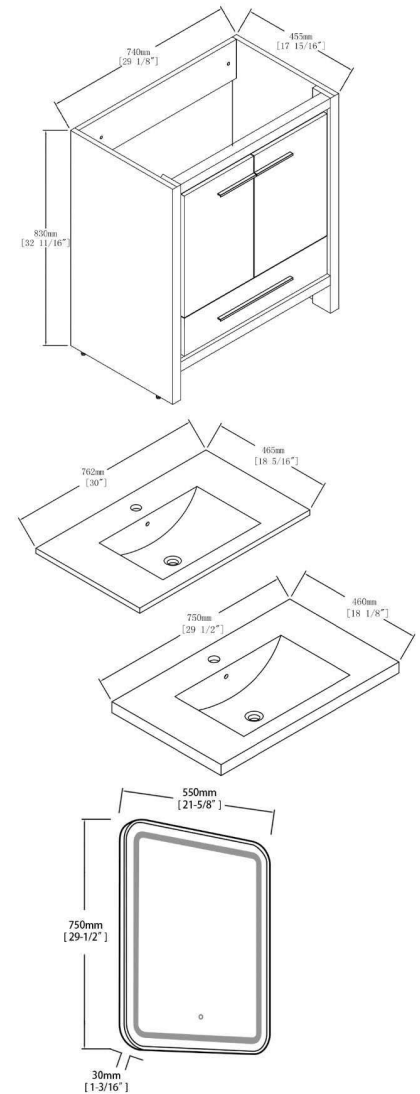

V6005 30 Series

30"

PETG High Glossy White

V6005 30 06 Cressa Collection

Vanities

VANITY

MODEL #	Description	Color
V6005 30 05	30" Main Cabinet	White Oak
V6005 30 07	30" Main Cabinet	Iron Wood
V6005 30 06	30" Main Cabinet	PETG High Glossy White

BASIN

MODEL #	Description	Color
C01 3018	Ceramic Basin	White
A02 3018	Gel-coat Basin	White

LED MIRROR

MODEL #	Description	Color
---------	-------------	-------

FEATURES

- Minimalist freestanding plywood vanity
- Sturdy plywood vanity cabinet best suitable for humid and wet environment
- Double soft close doors and one 2/3 extension soft close drawer allows for ample storage
- Durable aluminum cabinet pulls
- Single bowl ceramic or gel-coat basin
- Faucet and pop up drain not included; sold separately

Available Colors

PETG High Glossy White

White Oak

Iron Wood

Dimensions are ± 1/8