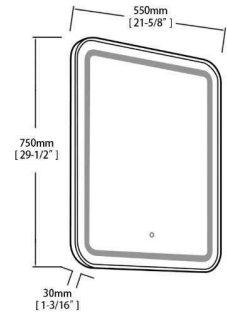

BASIN

MODEL #	Description	Color
C01 2418	Ceramic Basin	White
A02 2418	Gel-coat Basin	White

LED MIRROR

MODEL #	Description	Color
---------	-------------	-------

FEATURES

- Minimalist freestanding plywood vanity
- Sturdy plywood vanity cabinet best suitable for humid and wet environment
- Double soft close doors and one 2/3 extension soft close drawer allows for ample storage
- Durable aluminum cabinet pulls
- Single bowl ceramic or gel-coat basin
- Faucet and pop up drain not included; sold separately

Available Colors

Dimensions are ± 1/8