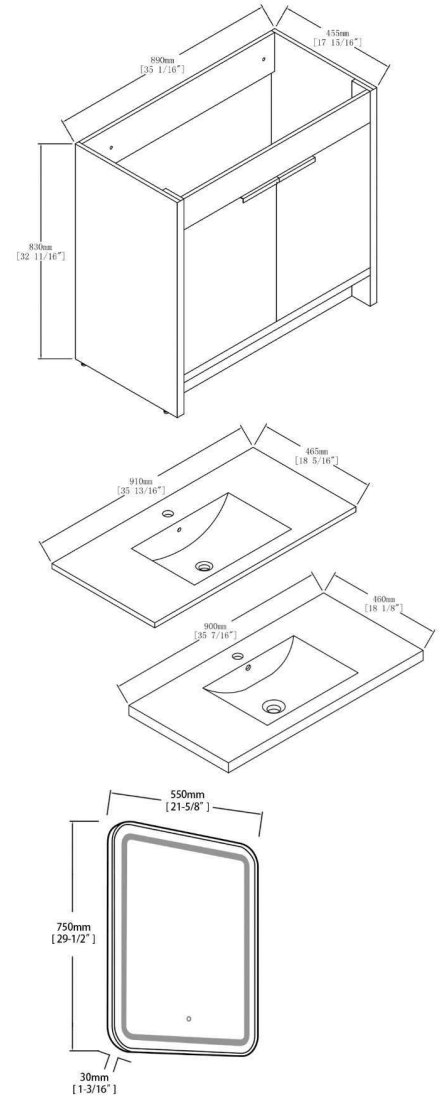

### Available Colors

Dimensions are ± 1/8

Iron wood