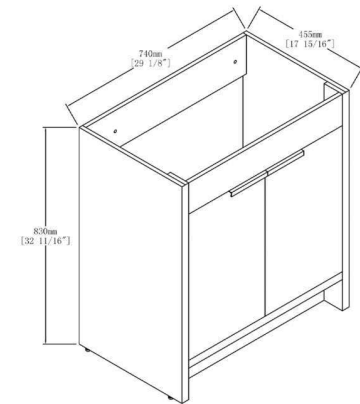

Available Colors

PETG High Glossy White

White Oak

Iron Wood

Dimensions are ± 1/8