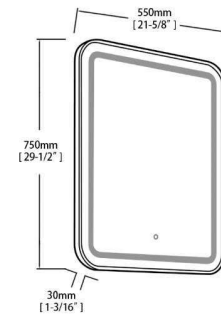

Available Colors

PETG High Glossy White

White Oak

Iron Wood

Dimensions are ± 1/8