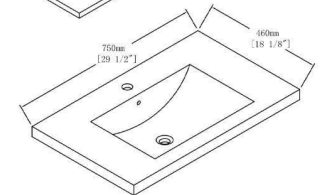

Available Colors

PETG High Glossy White

White Oak

Iron Wood

Dimensions are ± 1/8