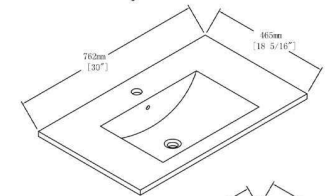

Available Colors

PETG High Glossy White

White Oak

Iron Wood

Dimensions are ± 1/8