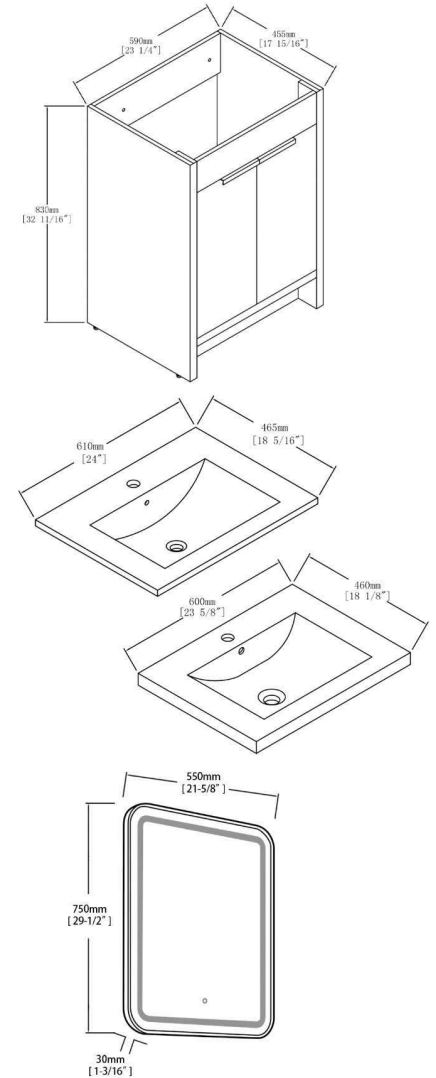

V6004 24 Series

24"

V6004 24 06 Aster Collection

VANITY

MODEL #	Description	Color
V6004 24 05	24" Main Cabinet	White Oak
V6004 24 07	24" Main Cabinet	Iron Wood
V6004 24 06	24" Main Cabinet	PETG High Glossy White

BASIN

MODEL #	Description	Color
C01 2418	Ceramic Basin	White
A02 2418	Gel-coat Basin	White

LED MIRROR

MODEL #	Description	Color
---------	-------------	-------

FEATURES

- Minimalist freestanding plywood vanity
- Sturdy plywood vanity cabinet best suitable for humid and wet environment
- Soft-close double doors for easy access to storage space
- Durable aluminum cabinet pulls
- Single bowl ceramic or Gel-coat basin
- Faucet and pop up drain not included; sold separately

Available Colors

PETG High Glossy White

White Oak

Iron wood

Dimensions are ± 1/8

PETG High Glossy White