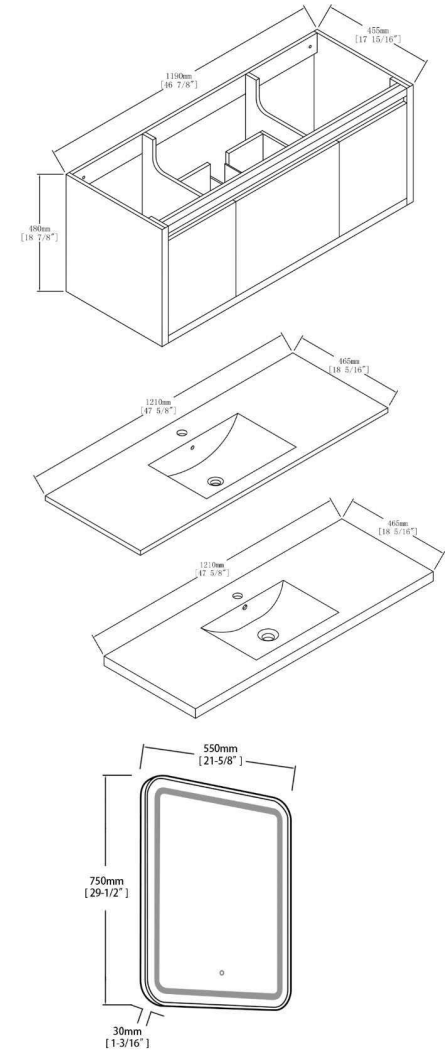

BASIN

MODEL #	Description	Color
C01 4818S	Ceramic Basin	White
A02 4818S	Gel-coat Basin	White

LED MIRROR

MODEL #	Description	Color
---------	-------------	-------

FEATURES

- Wall mounted / floating design providing a clean flawless design while saving floor space
- Sturdy plywood vanity cabinet best suitable for humid and wet environment
- 2/3 extension soft close drawer for ample storage
- One drawer in the middle, 2 doors on both sides
- Maintenance-free handleless design; no need to replace worn-out or damaged handles
- Single bowl ceramic or gel-coat basin
- Faucet and pop up drain not included; sold separately

Available Colors

Dimensions are ± 1/8