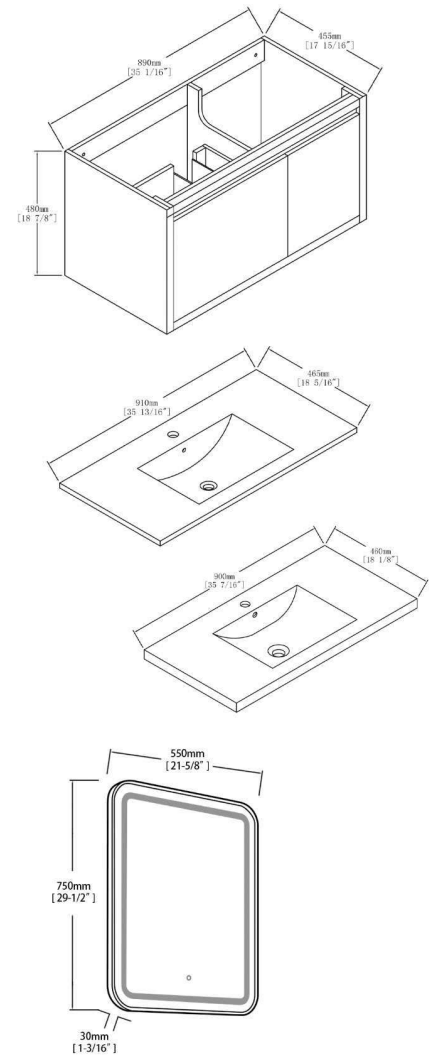

BASIN

MODEL #	Description	Color
C01 3618	Ceramic Basin	White
A02 3618	Gel-coat Basin	White

LED MIRROR

MODEL #	Description	Color
---------	-------------	-------

FEATURES

- Wall mounted / floating design providing a clean flawless design while saving floor space
- Sturdy plywood vanity cabinet best suitable for humid and wet environment
- 2/3 extension soft close drawer for ample storage
- One drawer on the left, one door on right
- Maintenance-free handleless design; no need to replace worn-out or damaged handles
- Single bowl ceramic or gel-coat basin
- Faucet and pop up drain not included; sold separately

Available Colors

PETG High Glossy White

White Oak

Iron wood

Dimensions are ± 1/8