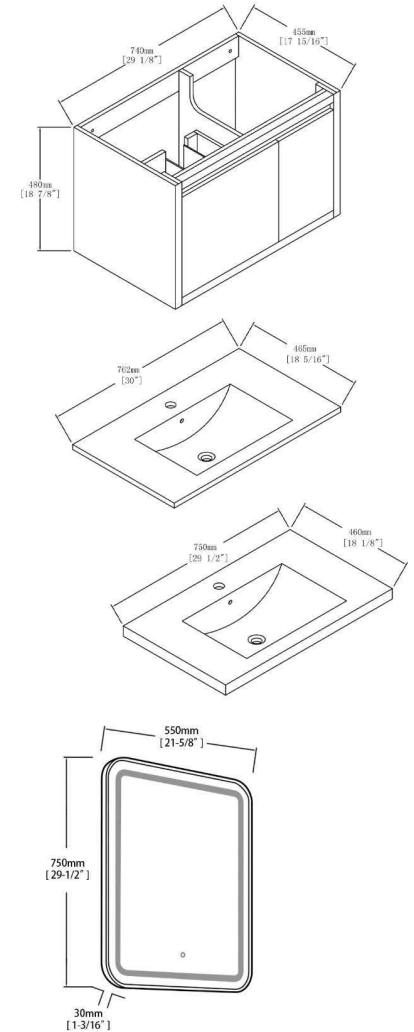

BASIN

MODEL #	Description	Color
C01 3018	Ceramic Basin	White
A02 3018	Gel-coat Basin	White

LED MIRROR

MODEL #	Description	Color
---------	-------------	-------

FEATURES

- Wall mounted / floating design providing a clean flawless design while saving floor space
- Sturdy plywood vanity cabinet best suitable for humid and wet environment
- 2/3 extension soft close drawer for ample storage
- One drawer on the left, one door on right
- Maintenance-free handleless design; no need to replace worn-out or damaged handles
- Single bowl ceramic or gel-coat basin
- Faucet and pop up drain not included; sold separately

Available Colors

Dimensions are ± 1/8