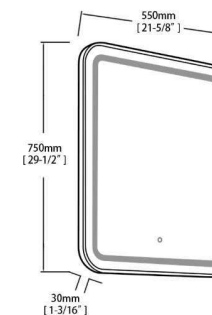

BASIN

MODEL #	Description	Color
C01 2418	Ceramic Basin	White
A02 2418	Gel-coat Basin	White

LED MIRROR

MODEL #	Description	Color
---------	-------------	-------

FEATURES

- Wall mounted / floating design providing a clean flawless design while saving floor space
- Sturdy plywood vanity cabinet best suitable for humid and wet environment
- Maintenance-free handleless design; no need to replace worn-out or damaged handles
- Single bowl ceramic or gel-coat basin
- Faucet and pop up drain not included; sold separately

Available Colors

PETG High Glossy White

White Oak

Iron Wood

Dimensions are ± 1/8