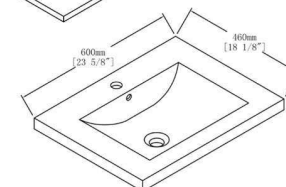

BASIN

MODEL #	Description	Color
C01 2418	Ceramic Basin	White
A02 2418	Gel-coat Basin	White

LED MIRROR

MODEL #	Description	Color
---------	-------------	-------

FEATURES

- Wall mounted / floating design providing a clean flawless design while saving floor space
- Sturdy plywood vanity cabinet best suitable for humid and wet environment
- Maintenance-free handleless design; no need to replace worn-out or damaged handles
- Single bowl ceramic or gel-coat basin
- Faucet and pop up drain not included; sold separately

Available Colors

PETG High Glossy White

White Oak

Iron Wood

Dimensions are ± 1/8