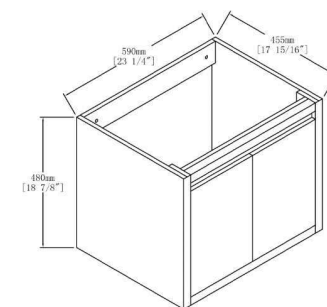

Available Colors

PETG High Glossy White

White Oak

Iron Wood

Dimensions are ± 1/8