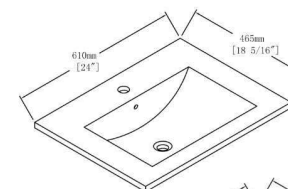

BASIN

MODEL #	Description	Color
C01 2418	Ceramic Basin	White
A02 2418	Gel-coat Basin	White

LED MIRROR

MODEL #	Description	Color
---------	-------------	-------

FEATURES

- Wall mounted / floating design providing a clean flawless design while saving floor space
- Sturdy plywood vanity cabinet best suitable for humid and wet environment
- Maintenance-free handleless design; no need to replace worn-out or damaged handles
- Single bowl ceramic or gel-coat basin
- Faucet and pop up drain not included; sold separately

Available Colors

PETG High Glossy White

White Oak

Iron Wood

Dimensions are ± 1/8