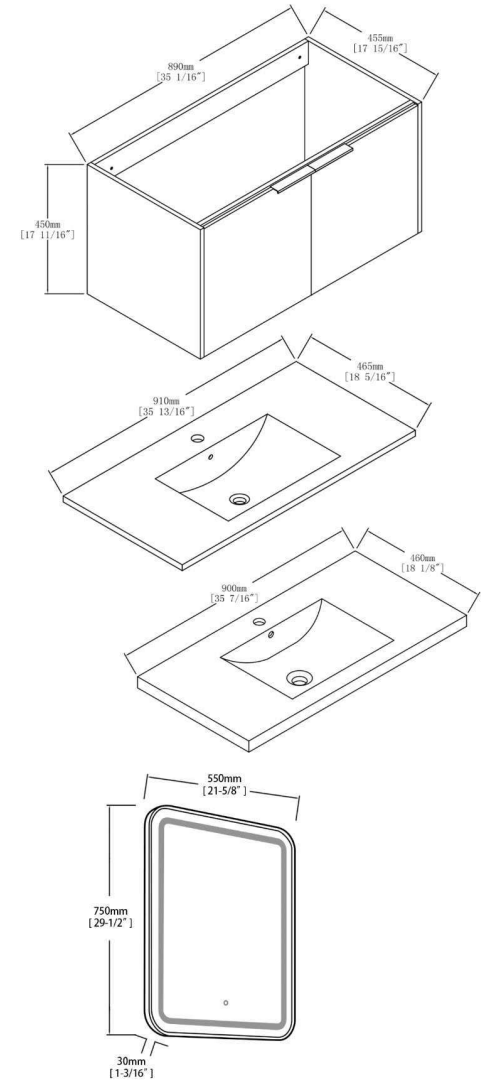

BASIN

MODEL #	Description	Color
C01 3618	Ceramic Basin	White
A02 3618	Gel-coat Basin	White

LED MIRROR

MODEL #	Description	Color
---------	-------------	-------

FEATURES

- Wall mounted / floating design providing a clean flawless design while saving floor space
- Sturdy plywood vanity cabinet best suitable for humid and wet environment
- 2 doors with durable aluminum cabinet pulls
- Single bowl ceramic or gel-coat basin
- Faucet and pop up drain not included; sold separately

Available Colors

PETG High Glossy White

White Oak

Iron Wood

Dimensions are ± 1/8