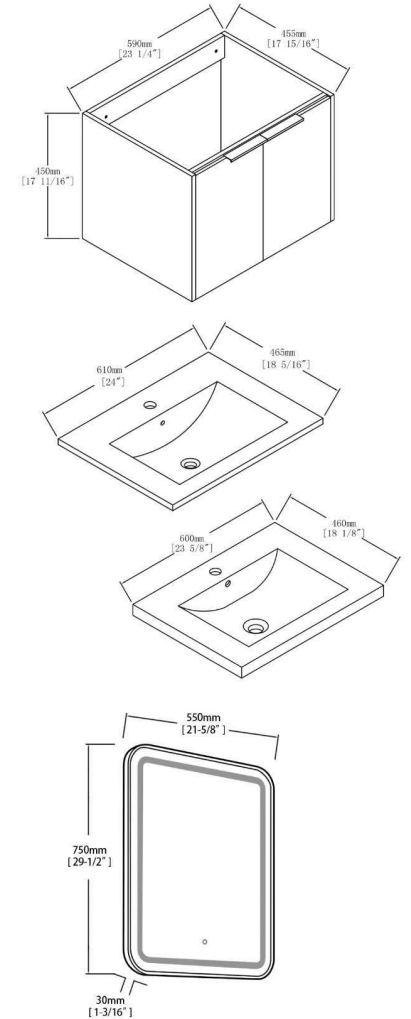

V6002 24 Series

24"

V6002 24 06 Mirko Collection

VANITY

MODEL #	Description	Color
V6002 24 05	24" Main Cabinet	White Oak
V6002 24 07	24" Main Cabinet	Iron Wood
V6002 24 06	24" Main Cabinet	PETG High Glossy White

BASIN

MODEL #	Description	Color
A01 2418	Ceramic Basin	White
A02 2418	Gel-coat Basin	White

LED MIRROR

MODEL #	Description	Color
---------	-------------	-------

FEATURES

- Wall mounted / floating design providing a clean flawless design while saving floor space
- Sturdy plywood vanity cabinet best suitable for humid and wet environment
- 2 doors with durable aluminum cabinet pulls
- Single bowl ceramic or gel-coat basin
- Faucet and pop up drain not included; sold separately

Available Colors

Dimensions are ± 1/8