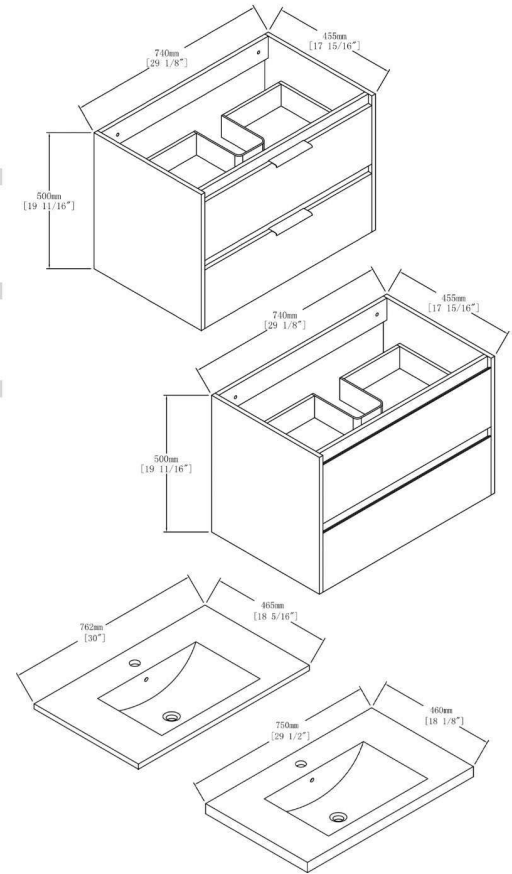

BASIN

MODEL #	Description	Color
C01 3018	Ceramic Basin	White
A02 3018	Gel-coat Basin	White

LED MIRROR

MODEL #	Description	Color
---------	-------------	-------

FEATURES

- Wall mounted / floating design providing a clean flawless design while saving floor space
- Sturdy plywood vanity cabinet best suitable for humid and wet environment
- 2/3 extension soft close drawer allows for ample storage
- Durable aluminum cabinet pulls (PETG High Glossy White Only), Maintenance-free handless design (White Oak Iron Wood)
- Single bowl ceramic or gel-coat basin
- Faucet and pop up drain not included; sold separately

Available Colors

Dimensions are ± 1/8

White Oak