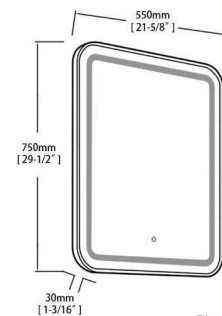

BASIN

MODEL #	Description	Color
C01 3018	Ceramic Basin	White
A02 3018	Gel-coat Basin	White

LED MIRROR

MODEL #	Description	Color
---------	-------------	-------

FEATURES

- Wall mounted / floating design providing a clean flawless design while saving floor space
- Sturdy plywood vanity cabinet best suitable for humid and wet environment
- 2/3 extension soft close drawer allows for ample storage
- Durable aluminum cabinet pulls (PETG High Glossy White Only), Maintenance-free handless design (White Oak Iron Wood)
- Single bowl ceramic or gel-coat basin
- Faucet and pop up drain not included; sold separately

Available Colors

Dimensions are ± 1/8

White Oak