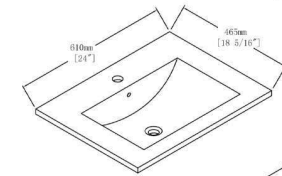

BASIN

MODEL #	Description	Color
C01 2418	Ceramic Basin	White
A02 2418	Gel-coat Basin	White

LED MIRROR

MODEL #	Description	Color
---------	-------------	-------

FEATURES

- Wall mounted / floating design providing a clean flawless design while saving floor space
- Sturdy plywood vanity cabinet best suitable for humid and wet environment
- 2/3 extension soft close drawer allows for ample storage
- Durable aluminum cabinet pulls (PETG High Glossy White Only), Maintenance-free handless design (White Oak Iron Wood)
- Single bowl ceramic or gel-coat basin
- Faucet and pop up drain not included; sold separately

Available Colors

Dimensions are ± 1/8