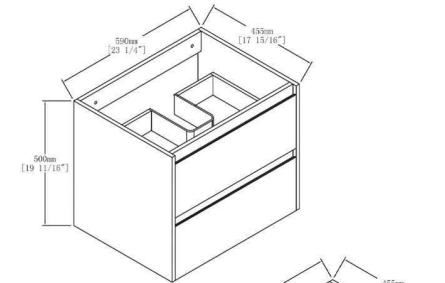

BASIN

MODEL #	Description	Color
C01 2418	Ceramic Basin	White
A02 2418	Gel-coat Basin	White

LED MIRROR

MODEL #	Description	Color
---------	-------------	-------

FEATURES

- Wall mounted / floating design providing a clean flawless design while saving floor space
- Sturdy plywood vanity cabinet best suitable for humid and wet environment
- 2/3 extension soft close drawer allows for ample storage
- Durable aluminum cabinet pulls (PETG High Glossy White Only), Maintenance-free handless design (White Oak Iron Wood)
- Single bowl ceramic or gel-coat basin
- Faucet and pop up drain not included; sold separately

Available Colors

Dimensions are ± 1/8