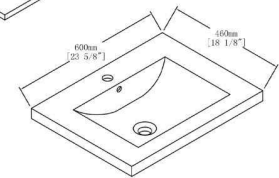

BASIN

MODEL #	Description	Color
C01 2418	Ceramic Basin	White
A02 2418	Gel-coat Basin	White

LED MIRROR

MODEL #	Description	Color
---------	-------------	-------

FEATURES

- Wall mounted / floating design providing a clean flawless design while saving floor space
- Sturdy plywood vanity cabinet best suitable for humid and wet environment
- 2/3 extension soft close drawer allows for ample storage
- Durable aluminum cabinet pulls (PETG High Glossy White Only), Maintenance-free handless design (White Oak Iron Wood)
- Single bowl ceramic or gel-coat basin
- Faucet and pop up drain not included; sold separately

Available Colors

Dimensions are ± 1/8