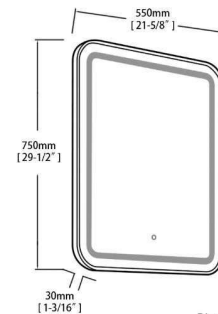

BASIN

MODEL #	Description	Color
C01 2418	Ceramic Basin	White
A02 2418	Gel-coat Basin	White

LED MIRROR

MODEL #	Description	Color
---------	-------------	-------

FEATURES

- Wall mounted / floating design providing a clean flawless design while saving floor space
- Sturdy plywood vanity cabinet best suitable for humid and wet environment
- 2/3 extension soft close drawer allows for ample storage
- Durable aluminum cabinet pulls (PETG High Glossy White Only), Maintenance-free handless design (White Oak Iron Wood)
- Single bowl ceramic or gel-coat basin
- Faucet and pop up drain not included; sold separately

Available Colors

Dimensions are ± 1/8